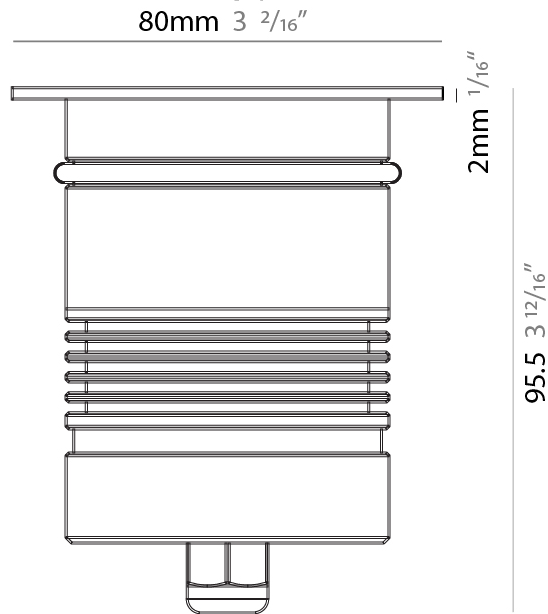

GENERAL

Series: Caliber
 Subseries: Caliber 80 Q
 Brand: Unonovesette
 Division: Exterior
 Mounting Type: Recessed
 Mounting Location: In-Ground
 Subcategory: Drive Over

PHYSICAL

Shape: Square
 Diameter (mm): 80
 Diameter (in): 3 1/8
 Height (mm): 95.5
 Height (in): 3 3/4
 Light Distribution: Direct
 Installation Requirement: Housing box / Fixing springs
 Diffuser: Extra clear / Frosted glass 6mm
 Fixture Finish: Stainless Steel AISI 316L
 Fixture Material: Stainless Steel AISI 316L
 Cable Details: 350mm NS20N PCP 2x0.5 mm2

LED

Number of LEDs: 1
 Color Temperature (°K): RGBW
 Max. Delivered Lumen (lm): 730
 CRI: >90 CRI
 Lamp Life (hrs): 100000
 Special LEDs offerings: RGBW

OPTICAL

Optic°: 35

RATINGS AND CERTIFICATIONS

Certified By: Certified for North American Standards
 IP rating: IP68 (not for permanent immersion)
 IK Rating: IK08
 Marine Grade: Stainless Steel AISI 316L